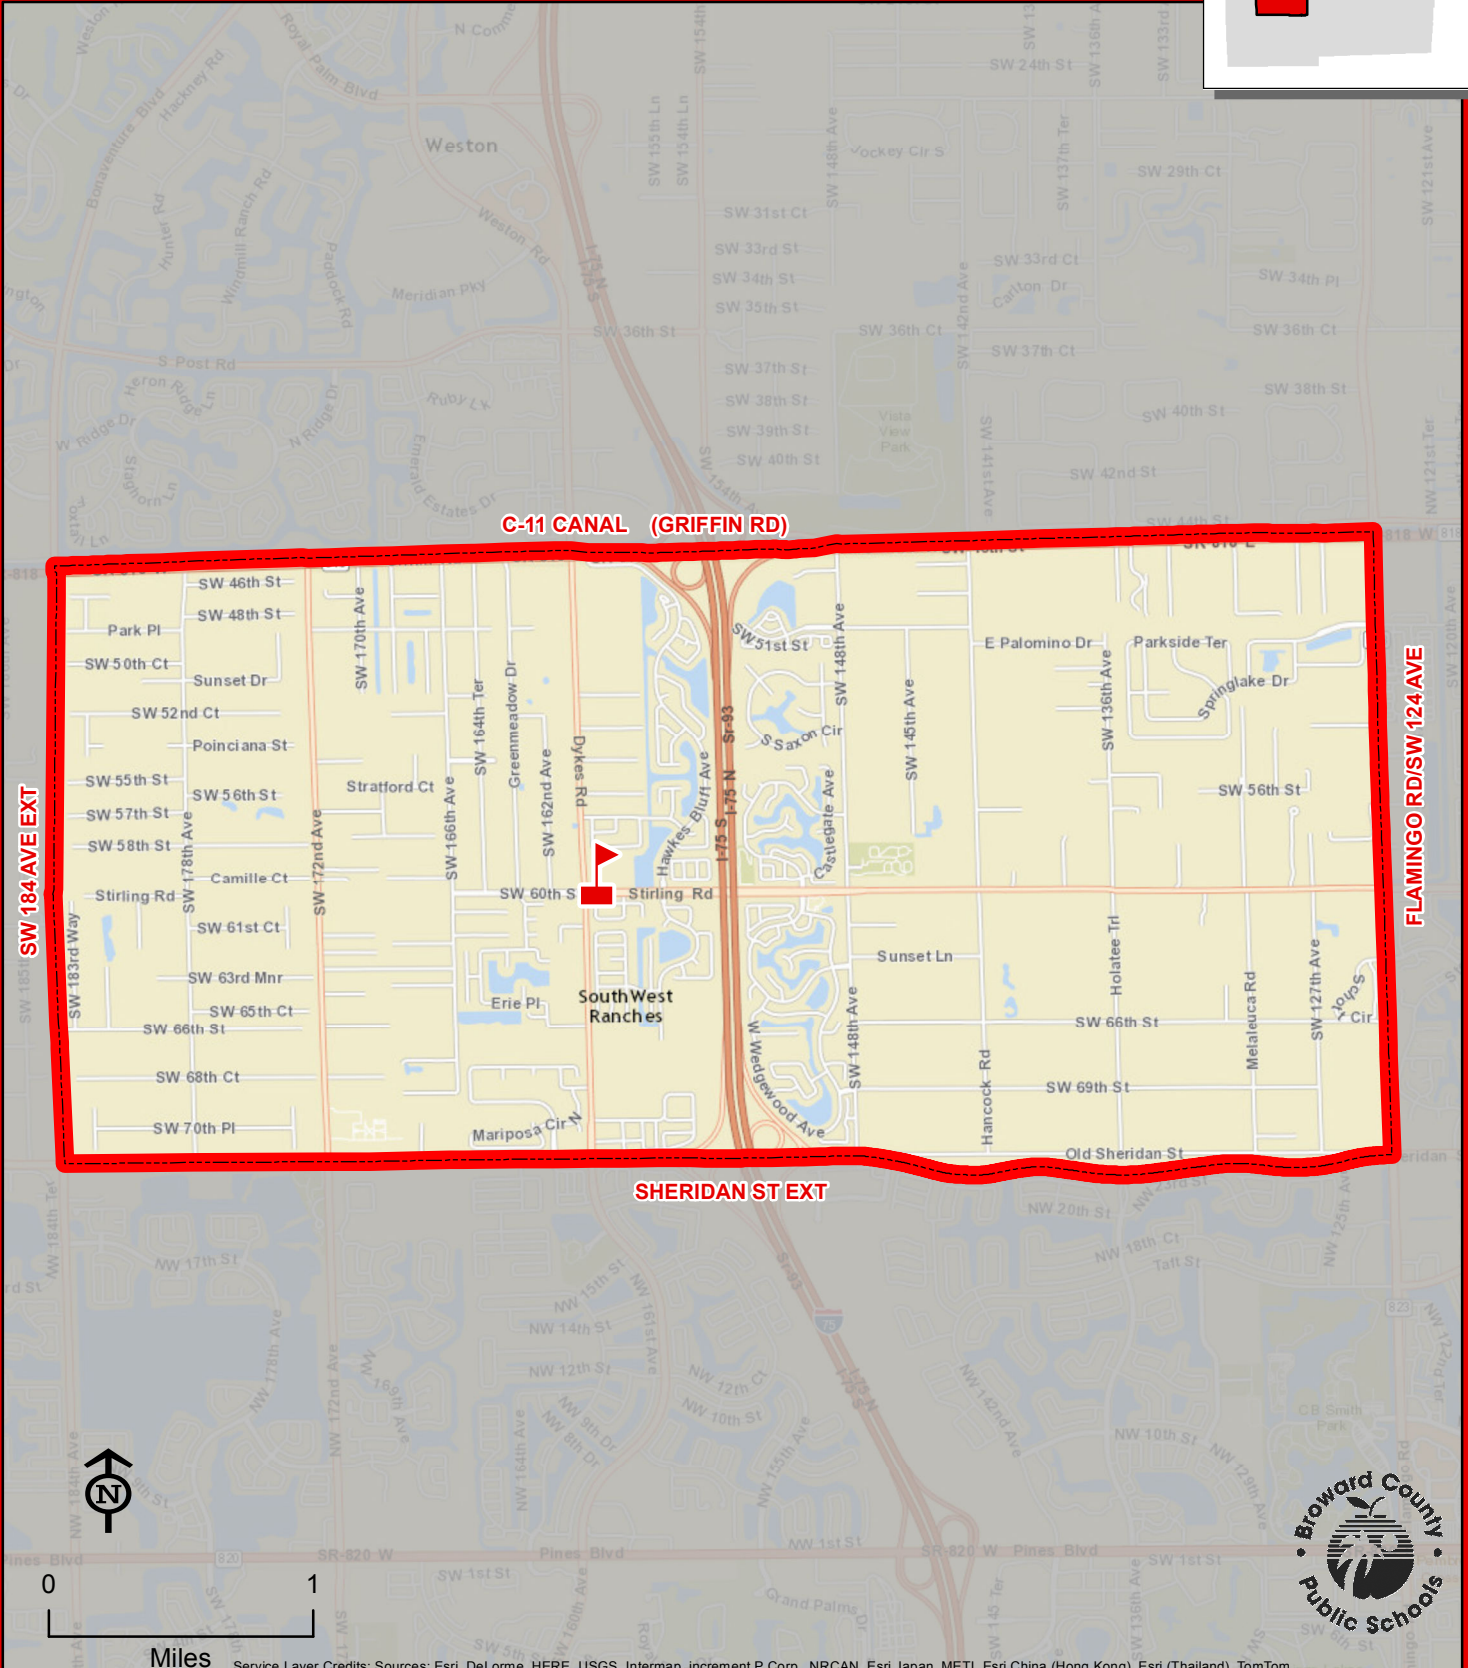

HAWKES BLUFF ELEMENTARY SCHOOL

5900 SW 160 AVENUE
DAVIE, FLORIDA 33331
754-323-6100

THIS MAP IS FOR CONCEPTUAL PURPOSES ONLY AND SHOULD NOT BE USED FOR LEGAL BOUNDARY DETERMINATIONS